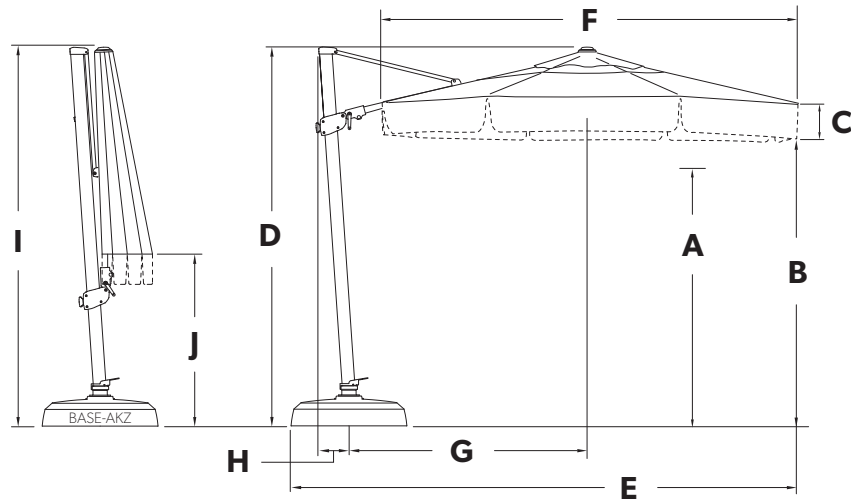

AG25T CANTILEVER SPECIFICATIONS

KEY	DESCRIPTION	AG25T 11.5' Octagon	AG25TSQ 10' Square
A	Canopy HEIGHT (Open) Valance Clearance w/Mount Kit	73.26"	73.26"
B	Canopy HEIGHT (Open) Valance Clearance w/Base	81.13"	81.13"
C	Valance HEIGHT	7.87"	7.87"
D	Overall Canopy HEIGHT (Open)	108.3"	105.7"
E	Base to Rib End WIDTH (Open)	161.4"	139.9"
F	Canopy WIDTH (Open)	137.80"	117.32"
G	Mast End to Center Hub (Open)	76.4"	66.5"
H	Mast End to Center of Mast (Open)	8.3"	8.3"
I	Overall HEIGHT (Closed)	108.3"	107.9"
J	Rib End HEIGHT (Closed)	37.8"	23.8"