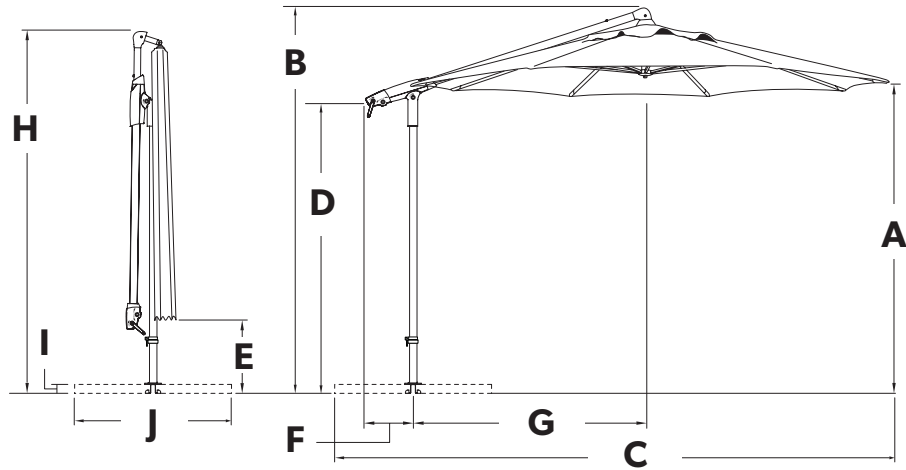

AG19A CANTILEVER SPECIFICATIONS

KEY	DESCRIPTION	AG19A 10' Octagon
A	Rib End HEIGHT (Open)	82.5"
B	Overall HEIGHT (Open)	102.1"
C	Cross Bar Stand End to Rib End WIDTH (Open)	138.1"
D	Operation Housing HEIGHT (Open)	77.4"
E	Rib End HEIGHT (Arm Retracted Back/Closed Position)	31"
F	Operation Housing to Center of Pole WIDTH (Open)	12.5"
G	Center of Pole to Center Hub WIDTH (Open)	62.6"
H	Overall HEIGHT (Closed)	95.7"
I	Cross Bar Stand HEIGHT	2.25"
J	Cross Bar Stand WIDTH	41.8"